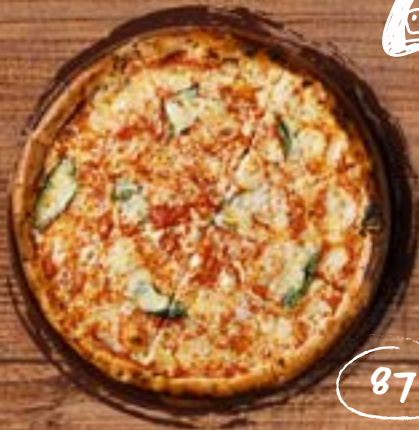

PIZZA 🌿 🇮🇹

In crust we trust! Cheesy, crispy, and topped with all the goodness — who's in?

870

Margherita Pizza

Pizza Sauce, Mozzarella Cheese, Fresh Basil, Olive Oil